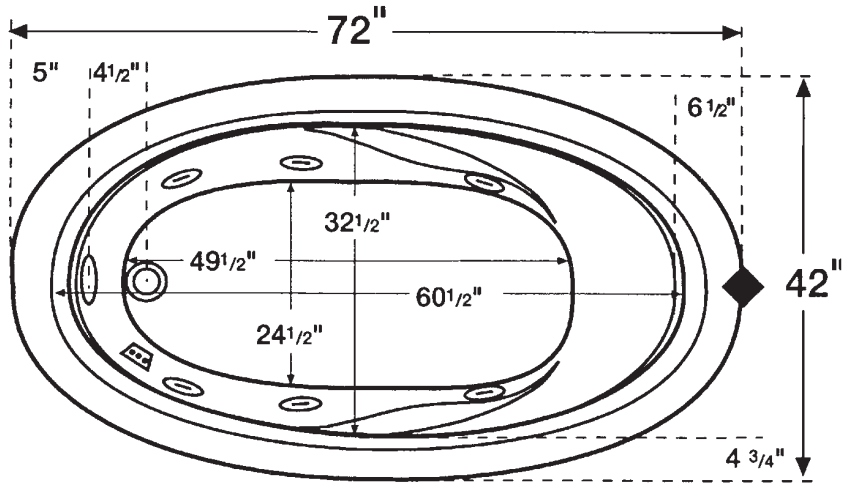

◆ Denotes standard pump location

● Denotes standard EASI-INSTALL air switch location

*Add 1" to overall height for Aerobath™ & Combination Baths. Dimensions with molded tile flange ±1/8".

Dimensions and specifications subject to change without notice. ©American Whirlpool, a division of the Praxis Companies, LLC.

3050 North 29th Court, Hollywood, Florida 33020

Tel: 954-921-4400 • WATS 800-327-1394 • FAX 954-921-4519 • www.americanwhirlpool.com