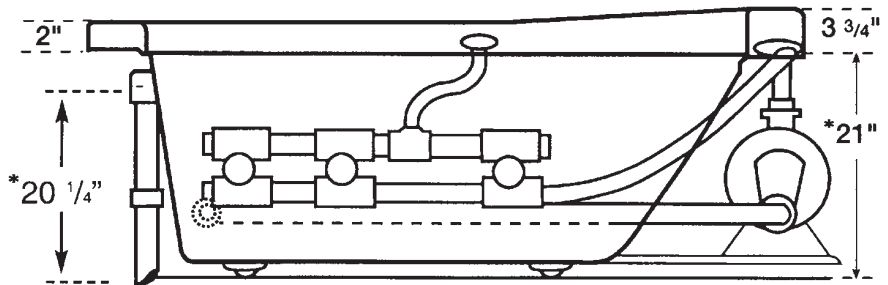

*Ameritouch is not available with Luxury Upgrades

- **AeroWhirl™** is a combination Whirlpool Bath and Aerobath™

◆ Denotes standard pump location

● Denotes standard EASI-INSTALL air switch location

*Add 1" to overall height for Aerobath™ & Combination Baths. Dimensions with molded tile flange ±1/8".